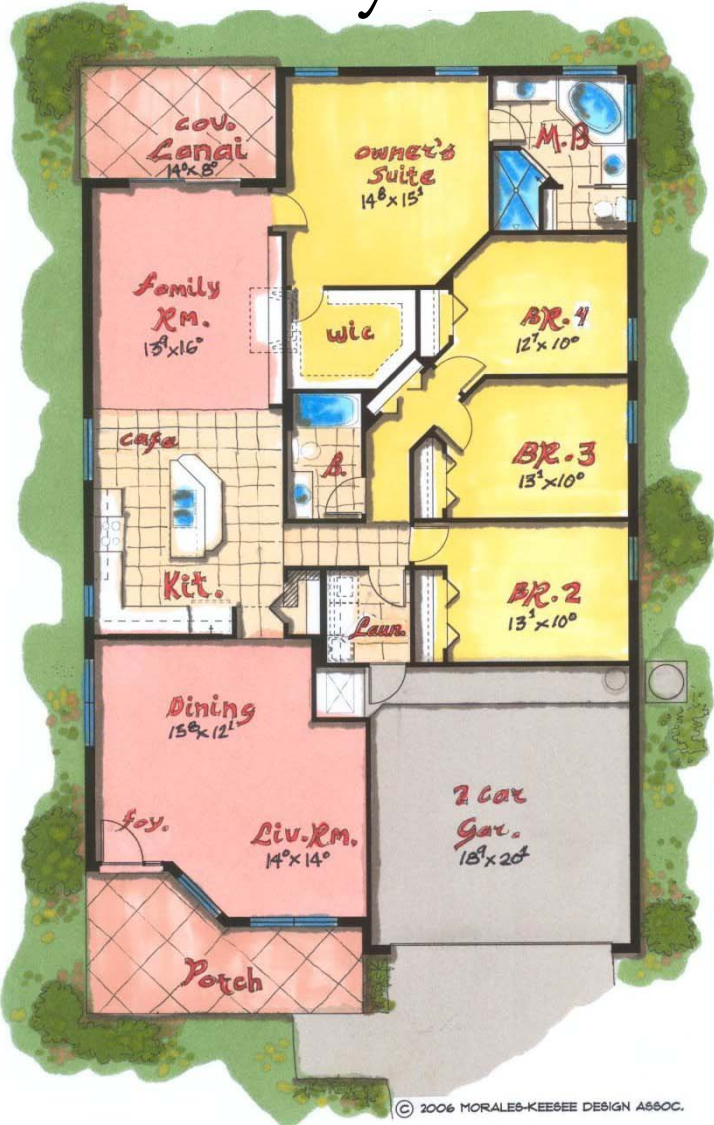

© 2006 MORALES-KEEBEE DESIGN ASSOC.

Holly

TOTAL LIVING	1958 SF.
GARAGE	418 SF.
ENTRY	52 SF.
LANAI	112 SF.
TOTAL UNDER ROOF	
	2,540 SF.

© 2006 MORALES-KEEBEE DESIGN ASSOC.